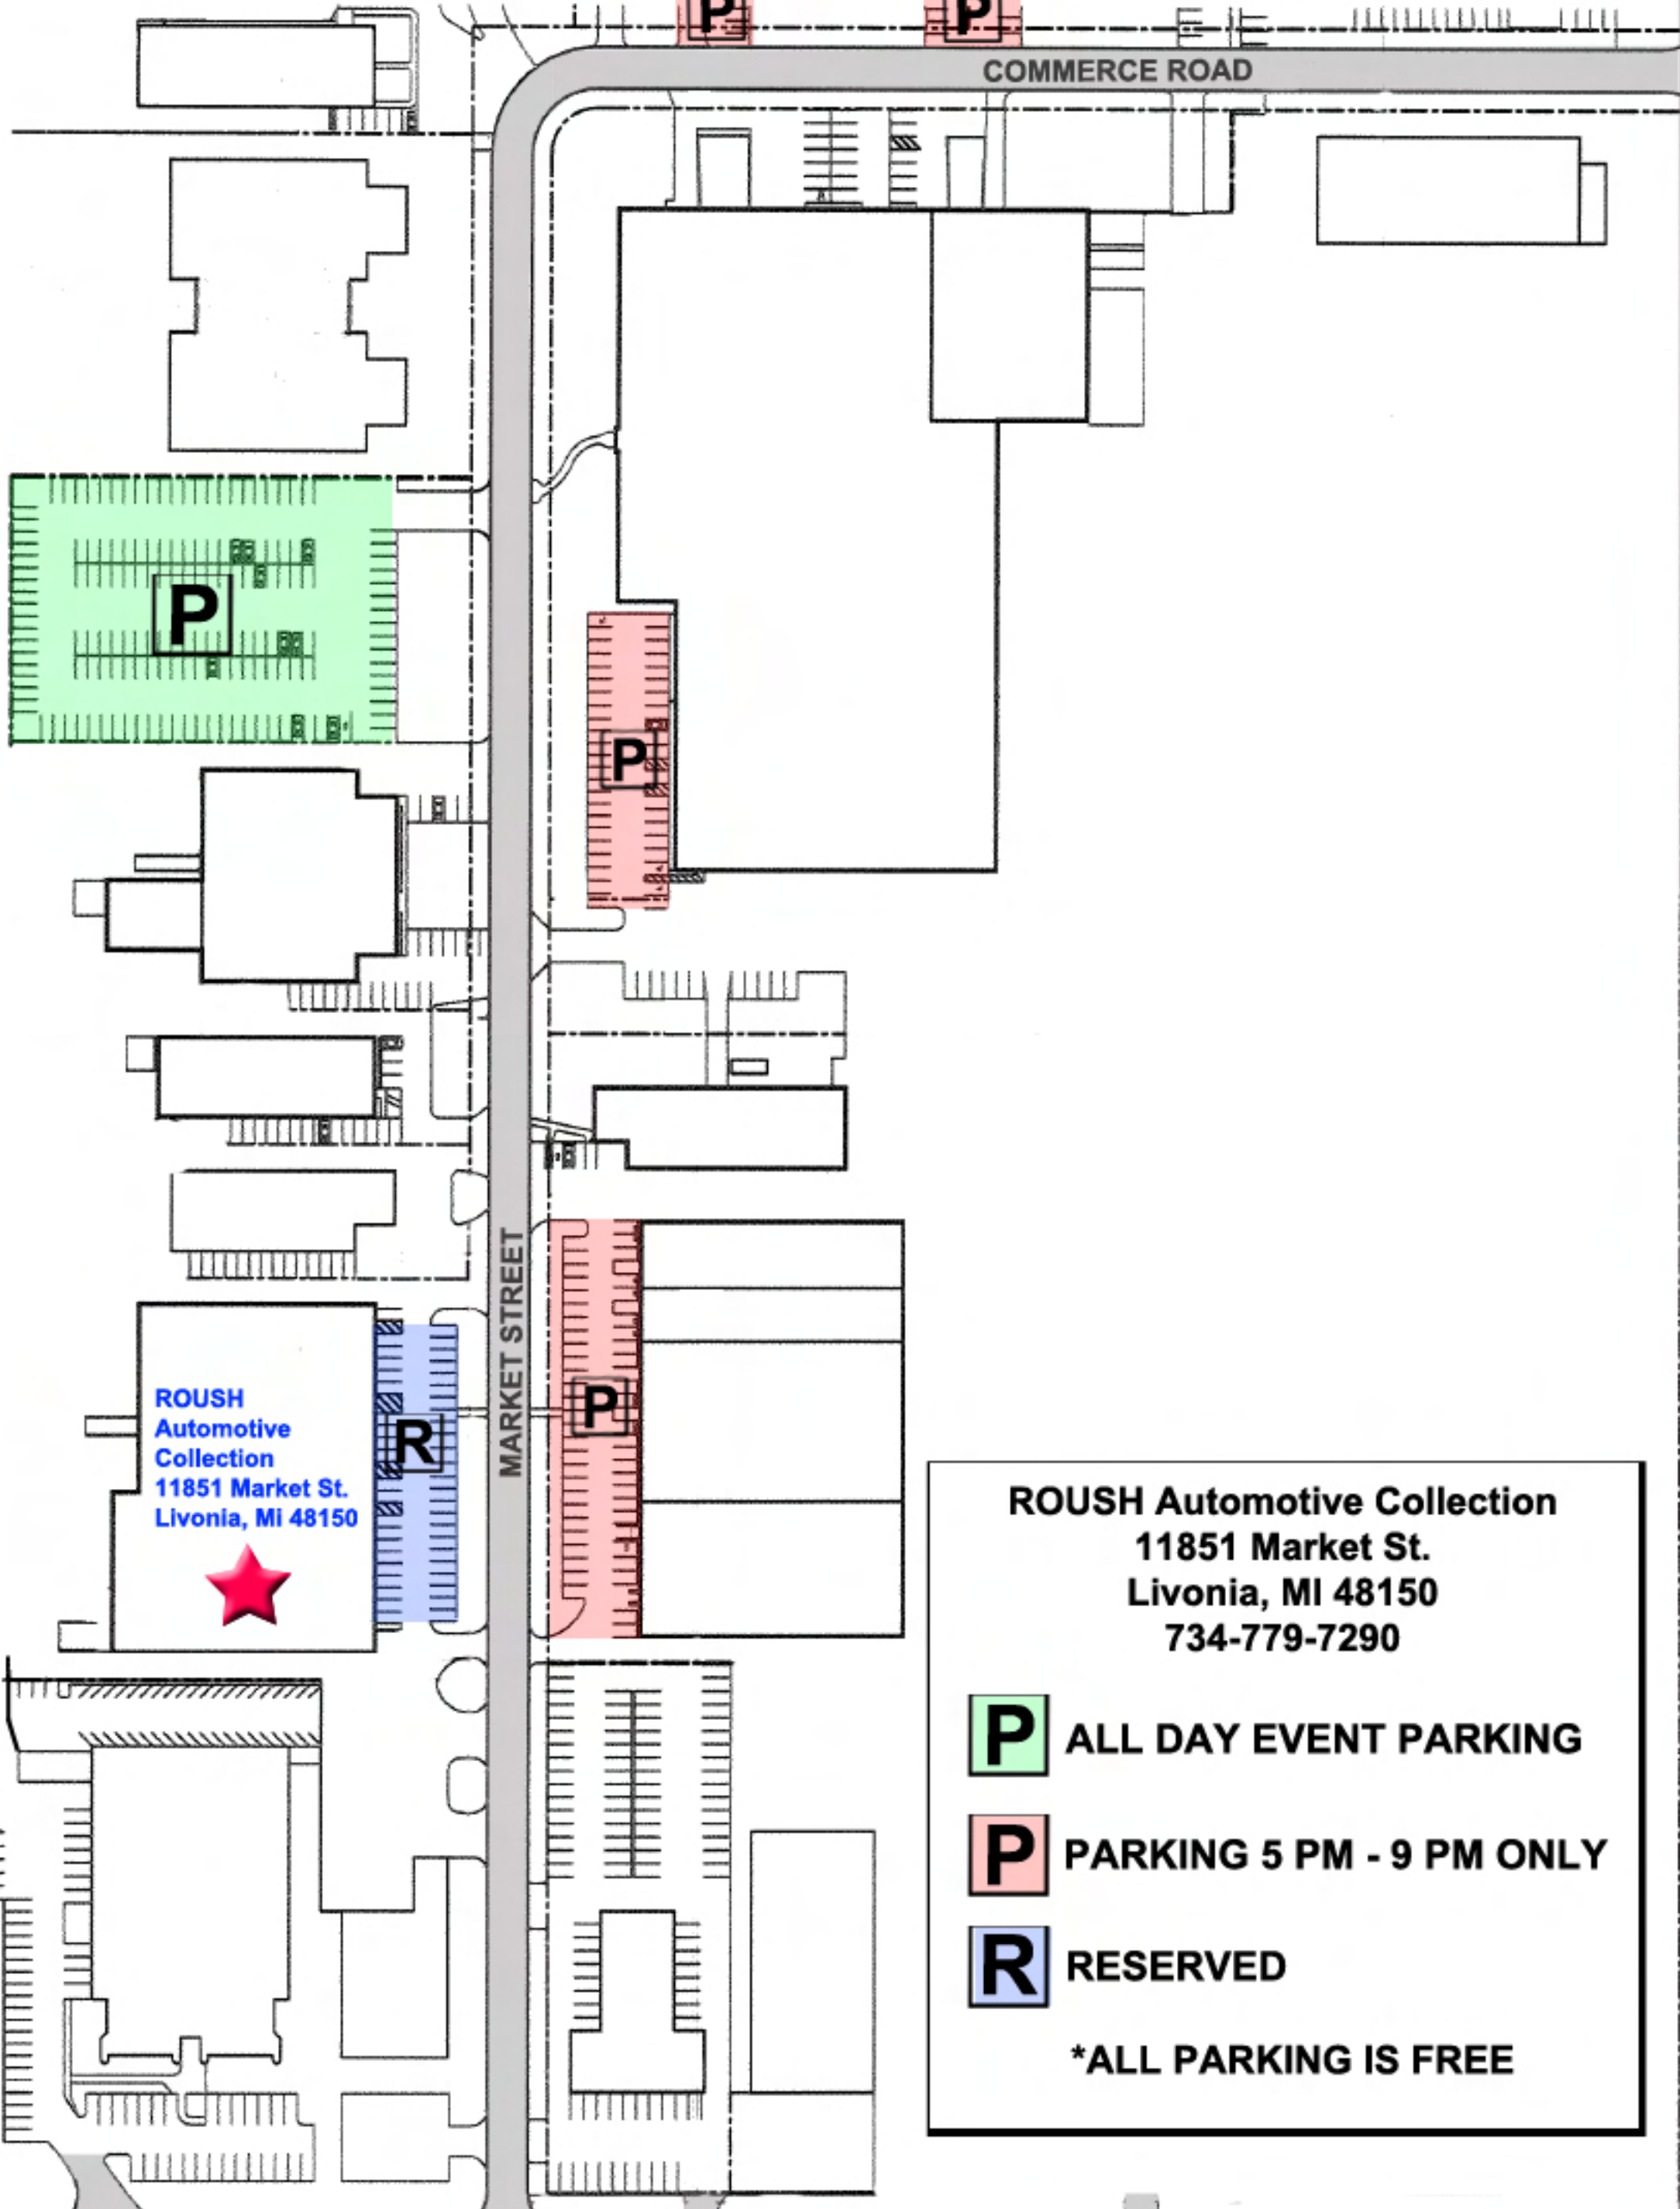

P

P

COMMERCE ROAD

**ROUSH  
Automotive  
Collection**  
11851 Market St.  
Livonia, MI 48150

R

P

P

**ROUSH Automotive Collection**  
11851 Market St.  
Livonia, MI 48150  
734-779-7290

P

ALL DAY EVENT PARKING

P

PARKING 5 PM - 9 PM ONLY

R

RESERVED

\*ALL PARKING IS FREE

MARKET STREET

PLYMOUTH ROAD

LEVAN ROAD